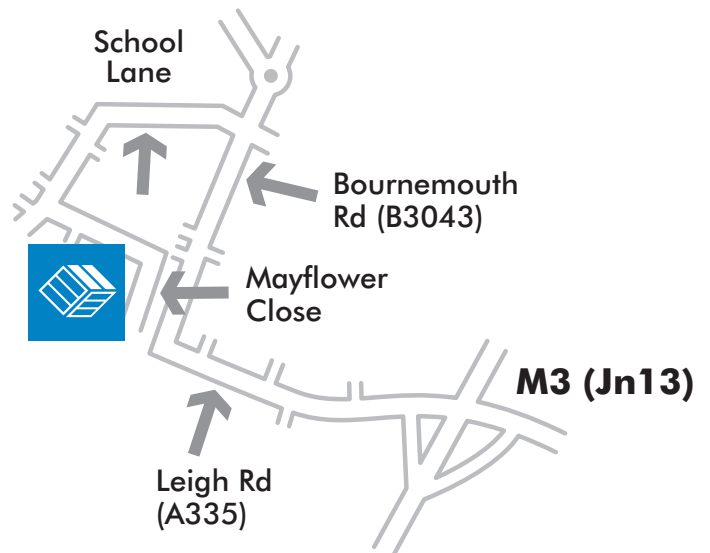

How to find us

Poole Dorset

Head Office & Works
380 Ringwood Road
Poole, Dorset, BH12 3LT

Tel: (01202) 715888
Fax: (01202) 743707

Southampton Hampshire

Mayflower Close
Chandlers Ford Ind. Est.
Eastleigh, Hants. SO53 4AR

Tel: (02380) 360100
Fax: (02380) 273080

Dorset Tel: (01202) 715888
Hampshire Tel: (02380) 360100

www.johnpipe.co.uk

JOHNPIPE
INTERNATIONAL
EST. 1961
PACKING & FREIGHT